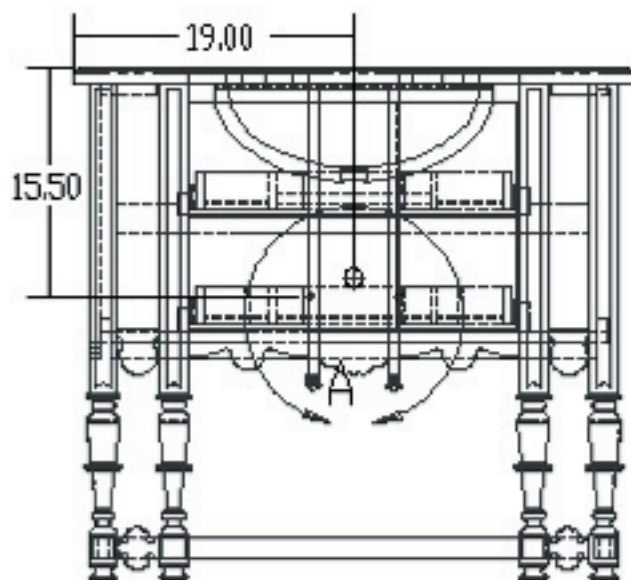

Vanity Specifications

VAN004

36" x 21-3/4" x 34"

Materials: Maple Plywood, Ash Burlled Veneer, Maple Solids

Top Demension:
38" x 22-1/2 x 3cm
38" x 22-1/2 x 2cm

DETAIL A
SCALE 1 : 6