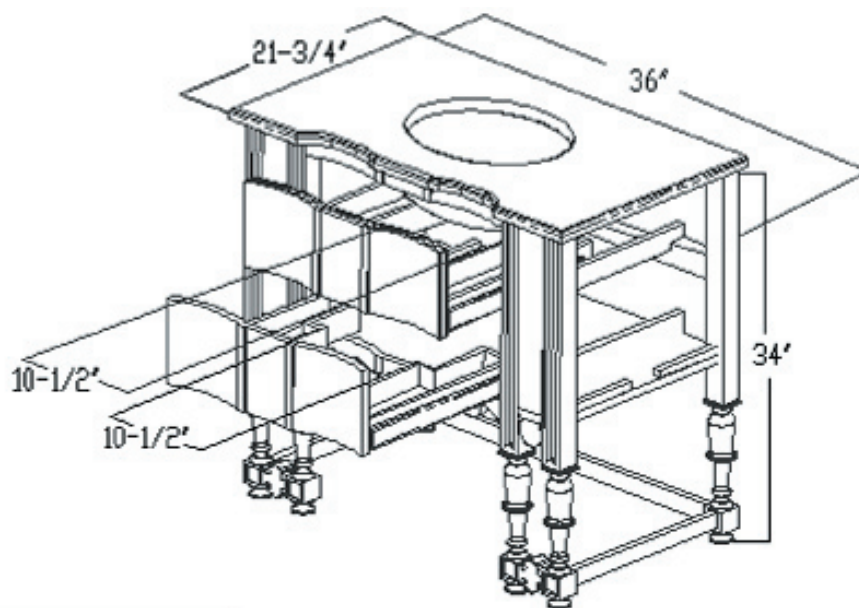

Vanity Specifications

VAN004

36" x 21-3/4" x 34"

Materials: Maple Plywood, Ash Burlled Veneer, Maple Solids

Top Demension:
38" x 22-1/2 x 3cm
38" x 22-1/2 x 2cm

DETAIL A
SCALE 1 : 6