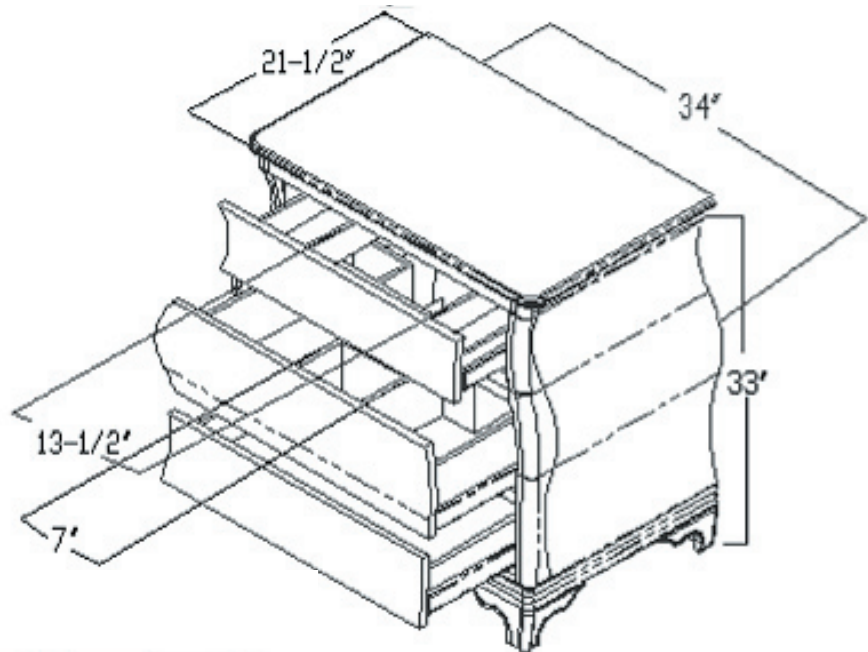

Vanity Specifications

VAN009

34" x 21-1/2" x 33"

Materials: Maple Plywood, Maple Solids

Top Demension:

32-1/2" x 21-1/2" x 3cm

32-1/2" x 21-1/2" x 2cm

The hot and cold inlets should be with in the dashed lines