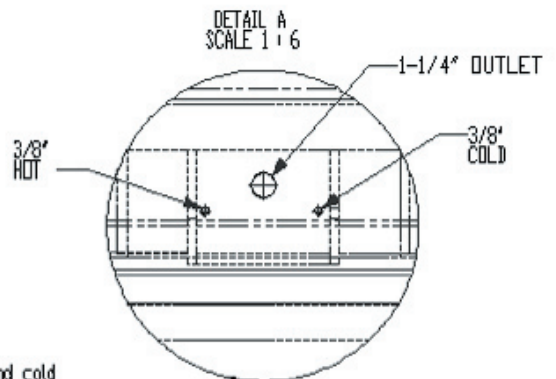

Vanity Specifications

VAN009

34" x 21-1/2" x 33"

Materials: Maple Plywood, Maple Solids

Top Demension:

32-1/2" x 21-1/2" x 3cm

32-1/2" x 21-1/2" x 2cm

The hot and cold inlets should be with in the dashed lines