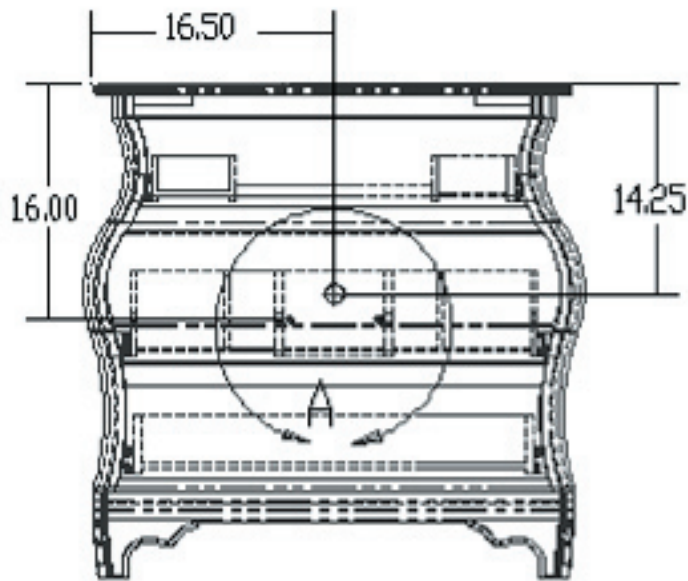

Vanity Specifications

VAN009

34" x 21-1/2" x 33"

Materials: Maple Plywood, Maple Solids

Top Demension:

32-1/2" x 21-1/2" x 3cm

32-1/2" x 21-1/2" x 2cm

The hot and cold inlets should be with in the dashed lines